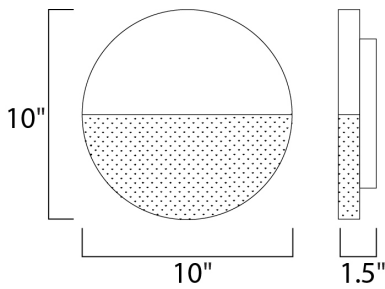

PRODUCT DESCRIPTION

MEASUREMENTS

DIMENSION : 10" W x 10" H x 1.5" Ext
 MAX OAH : 7.01" W x 7.01" H
 HANGING WEIGHT : 3.44 lb

LAMPING

INPUT VOLTAGE : 120V
 LUMENS : 1,050 Rated (830 Del.)
 BULB : 2 x 7.5W LED PCB Integrated , 15W Total
 BULB INCLUDED : (Integrated)
 DIMMABLE : Triac
 CRI : 90 CRI
 COLOR_TEMP : 3000K
 LIGHTING_DIRECTION : Omni

FINISHES OPTION

-  Black (BK)
-  Satin Aluminum (SA)
-  White (WT)

MATERIAL

Aluminum

RATINGS

cETLus
 Wet Location
 ADA

ADDITIONAL

INSTALL UP/DOWN: Any
 RATED LIFE 50000 Hours
 OPERATING TEMPERATURE:
 -20°C (-4°F), 40°C (104°F)